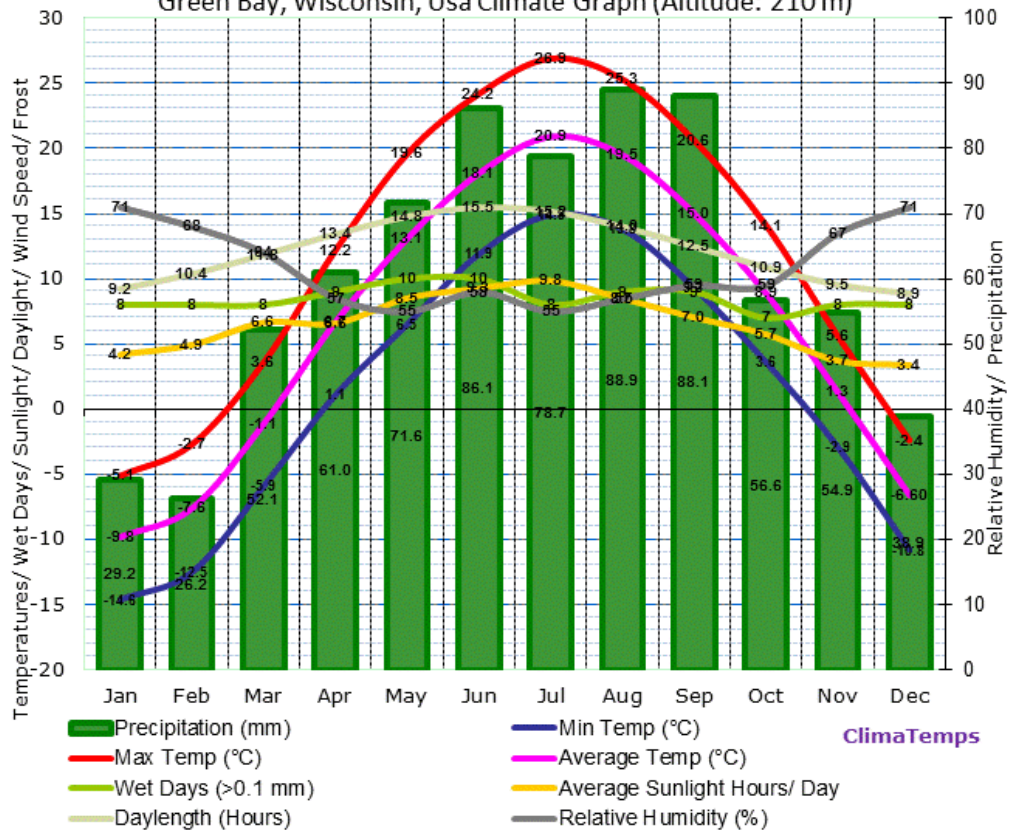

Wisconsin Landscape

- Temperate climate landscape

Climate

- Humid continental climate (with warm summer)

Green Bay, Wisconsin, Usa Climate Graph (Altitude: 210 m)

Vegetation & Soil

- Deciduous trees with some coniferous
- Rich soil